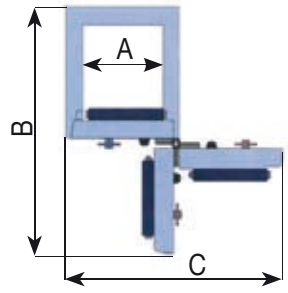

## BOLTWORK & LOCKING MECHANISM

- The boltwork and locking mechanisms are strong constructions to withstand sophisticated methods of burglary.
- The bolts are 40 mm (1.57") diameter and slide out in three directions with fixed bolts on the hinge side of the door.

## INTERIOR FITTING

- Adjustable/removable shelves are available for setting up the safe interior to accommodate jewelry trays cash and other valuables.

MODEL	Interior dimension (in)			Exterior dimension (in)			Interior (Ft <sup>2</sup> )	Shelves	Weight (Lbs)	Door swing (in)		
	H	W	D	H	W	D*				A	B	C
ST 271916	27	19	16	37.4	29	28.5**	4.7	2	2,347	19	19	51
ST 272617	27	26	17	37.4	35.6	29.5**	6.9	2	2,750	26	62	64
ST 332023	33	20	20	42.4	30	35.5**	7.6	3	3,115	20	62	52.6
ST 332617	33	26	17	42.4	35.6	29.5**	8.4	3	3,016	26	62	64
ST 342417	34	24	17	43.4	33.6	29.5**	8.0	3	2,926	24	59.4	60
ST 442023	44	20	23	53.4	30	35.5**	11.7	4	3,951	20	62	52.6
ST 442617	44	26	17	53.4	35.6	29.5**	11.3	4	3,949	26	62	64
ST 472418	47	24	18	56.4	33.6	30.5**	11.7	4	4,180	24	60.4	60
ST 552023	55	20	23	64.4	30	35.5**	14.6	5	4,576	20	62	52.6
ST 552617	55	26	17	64.4	35.6	29.5**	14.1	5	4,574	26	62	64
ST 642023	64	20	23	73.4	30	35.5**	17.0	6	5,084	20	62	52.6
ST 642418	64	24	18	73.4	33.6	30.5**	16.0	6	4,983	24	60.4	60
ST 642617	64	26	17	73.4	35.6	29.5**	16.4	6	5,082	26	62	64
ST 643118	64	31	18	73.4	40.6	30.5***	20.7	6	6,080	31	59	76
ST 682617	68	26	17	73.4	35.6	29.5***	17.4	6	5,311	26	62	64
ST 683119	68	31	19	77	40.5	31.5***	23.2	6	5,980	31	70	76
ST 683626	68	36	26	77	45.5	38.5***	36.8	6	7,300	26	81	85.6